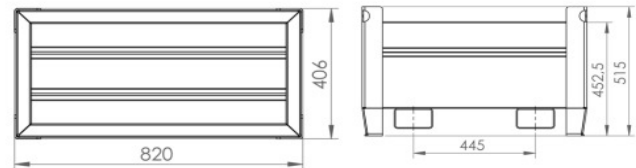

CONTAINERS STOCK

TECHNICAL DATA:

Dimensions	820x406x515mm
Load capacity	500kg
Stackability	4x
Surface finish	powder coated

*other dimensions on request

**other colours on request

CHARACTERISTICS:

- strong and stiff construction
- rounded edges
- emptying using a turntable
- transport also with a manual pallet truck
- matching the modular STOCK container system