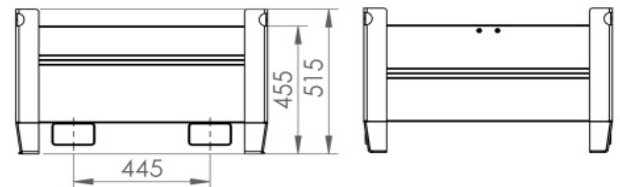

### TECHNICAL DATA:

Dimensions	820x814x515mm
Load capacity	500kg
Stackability	4x
Surface finish	powder coated

\*other dimensions on request

\*\*other colours on request

### CHARACTERISTICS:

- strong and stiff construction
- rounded edges
- emptying using a turntable
- transport also with a manual pallet truck
- matching the modular STOCK container system